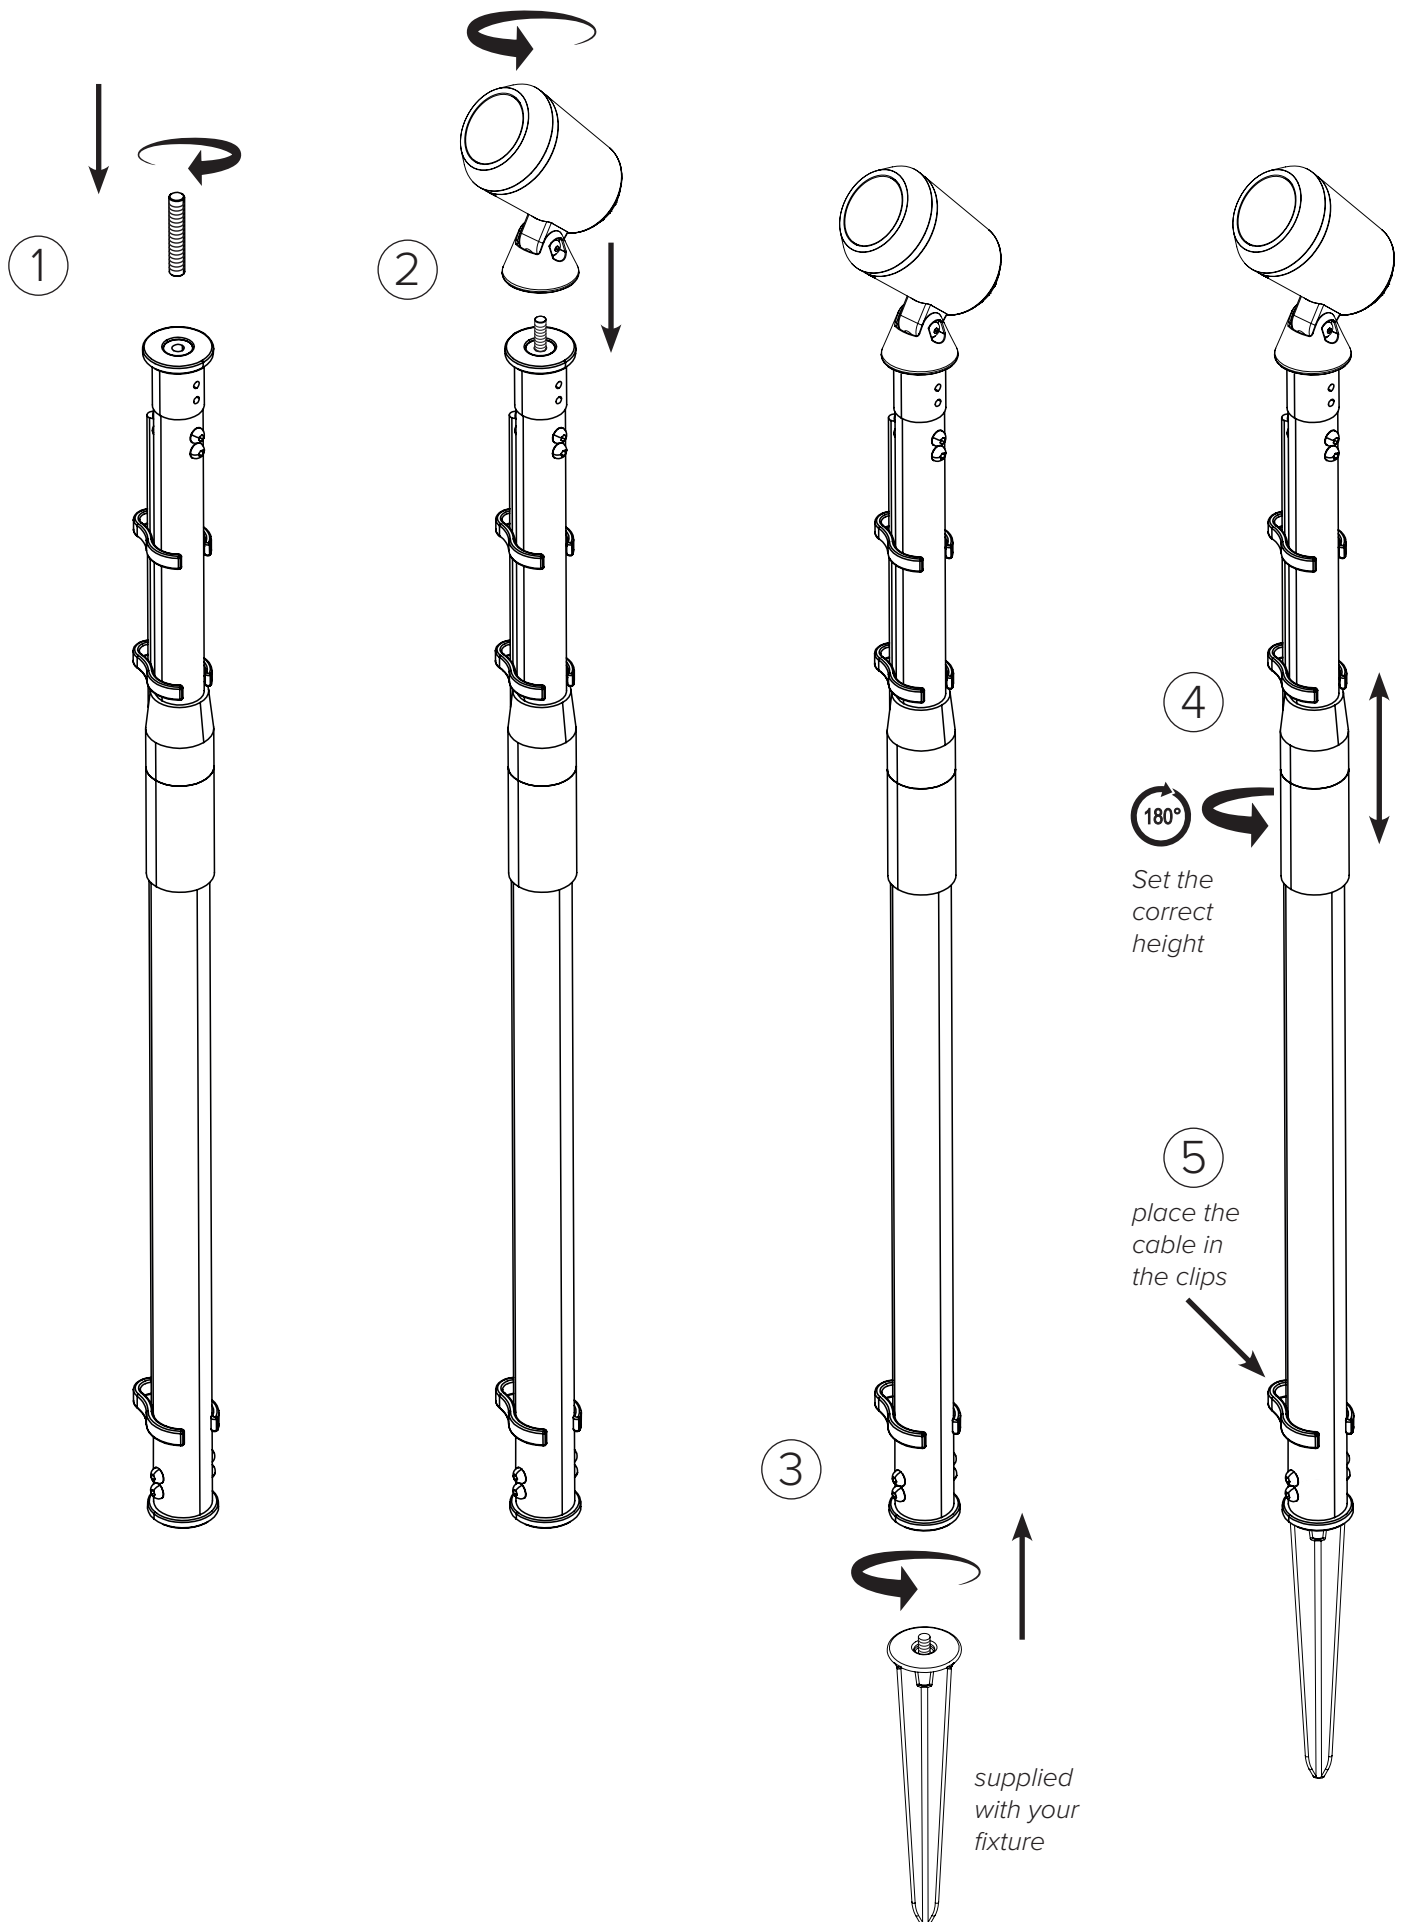

Guide

Castor